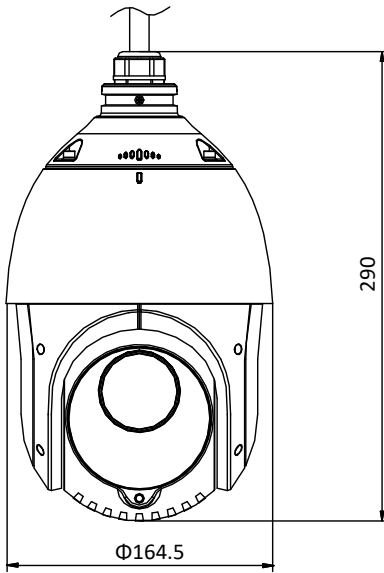

產品型號

DS-2DE4225IW-DE, 12 VDC & PoE+ (802.3 at, class4)

外型尺寸

Unit: mm

配件

	DS-1618ZJ	Wall Mounting Bracket
	DS-1602ZJ	Wall Mounting Bracket
	DS-1602ZJ-corner	Corner Mounting Bracket
	DS-1602ZJ-pole	Vertical Pole Mounting Bracket
	DS-1602ZJ-box	Wall Mounting Bracket with Junction Box
	DS-1671ZJ-SDM9	In-ceiling Mounting Bracket
	DS-1663ZJ	Ceiling Mounting Bracket
	DS-1661ZJ	Pendant Mounting Bracket
	DS-1662ZJ	Pendant Mounting Bracket
	DS-1619ZJ	Gooseneck Mounting Bracket
	DS-1100KI	Network Keyboard
	DS-1005KI	USB Joy-stick